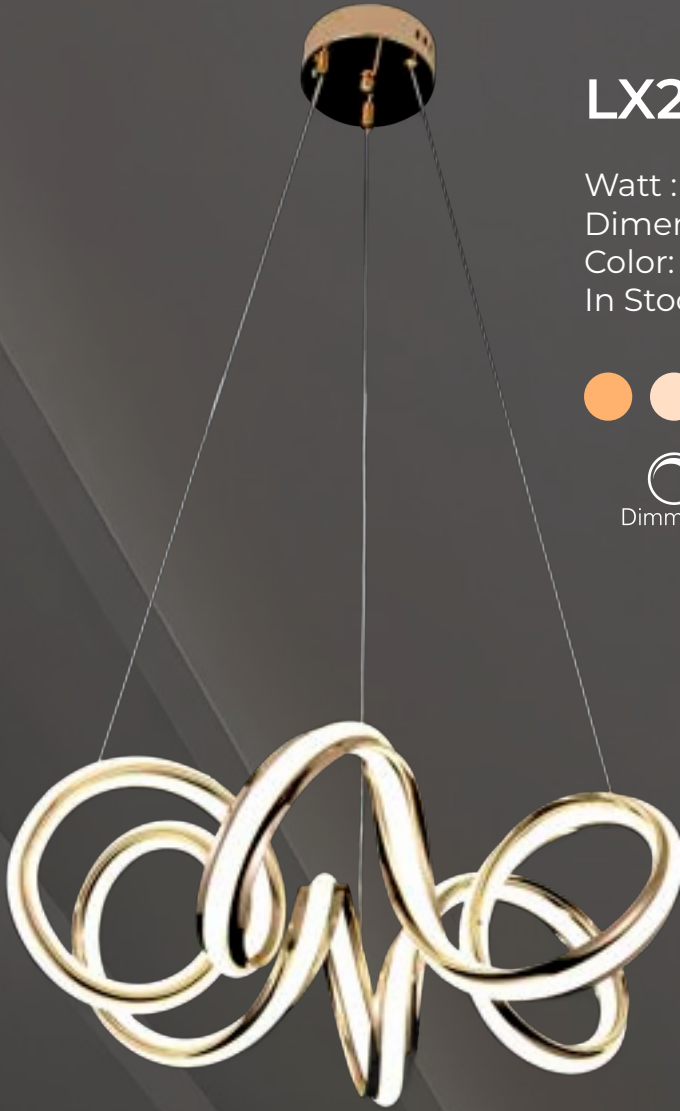

LX22-178

Watt : 116W
Dimension : 420MM
Color: Gold,Chrome,Grey,White,Black
In Stock

Dimmable