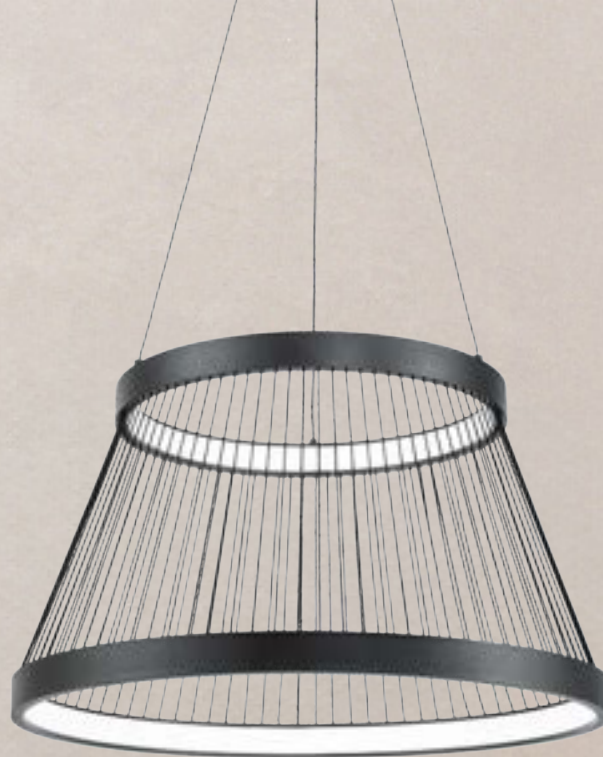

LX27-110

Watt : 96W
Dimension: D608
Color: BLACK

Dimmable