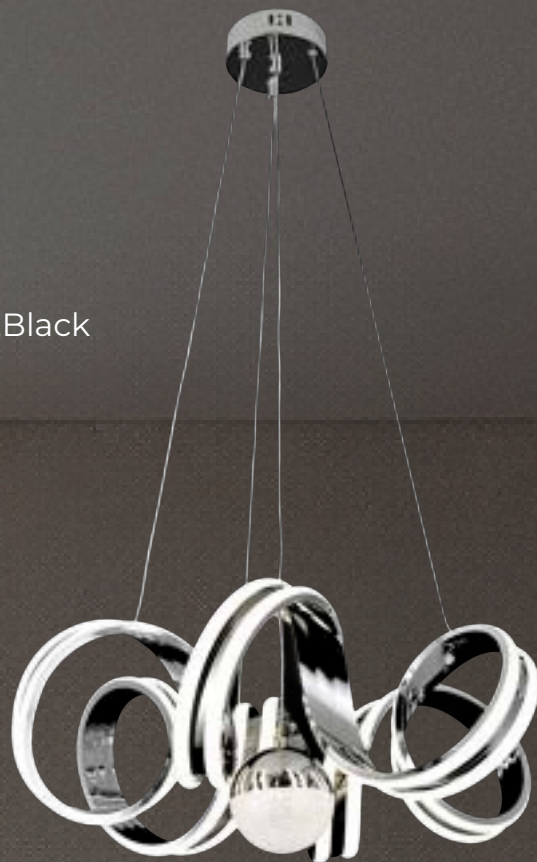

LX22-217

Watt : 120W
Dimension : 500MM
Color: Gold,Chrome,Grey,White,Black
In Stock

Dimmable