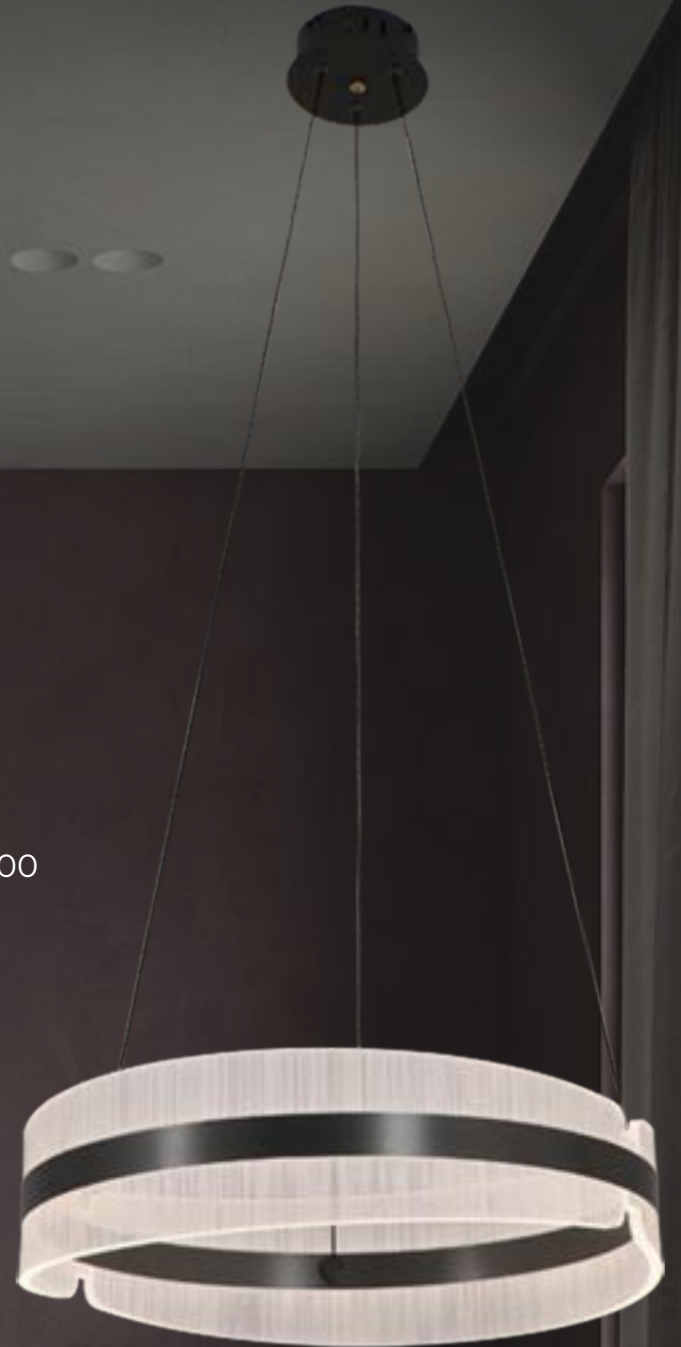

LX27-113

Watt : 82W
Dimension: D500
Color: GREY

Dimmable