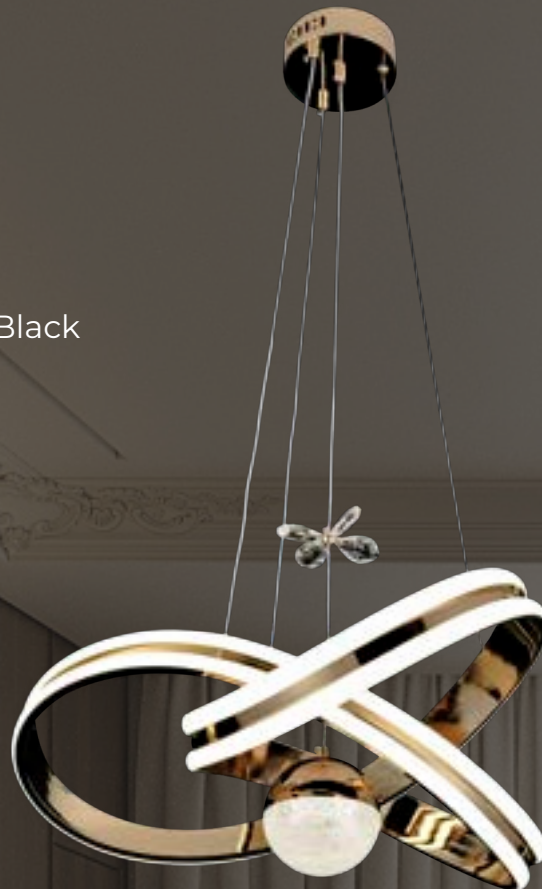

LX22-231

Watt : 102W
Dimension : 500MM
Color: Gold,Chrome,Grey,White,Black
In Stock

Dimmable

LX22-228

Watt : 110W
Dimension : 400MM
Color: Gold,Chrome,Grey,White,Black
In Stock

Dimmable