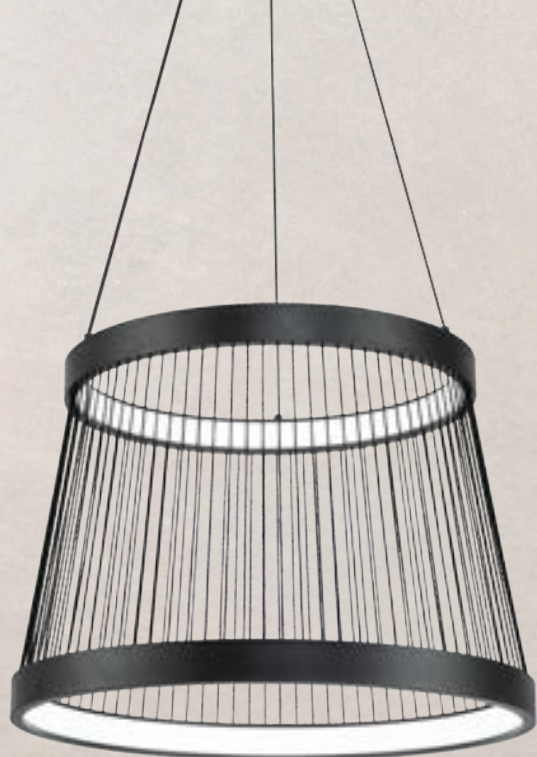

LX27-112

Watt : 66W
Dimension: D400
Color: GREY

Dimmable

LX27-113

Watt : 82W
Dimension: D500
Color: GREY

Dimmable

LX27-109

Watt : 91W
Dimension: D512
Color: BLACK