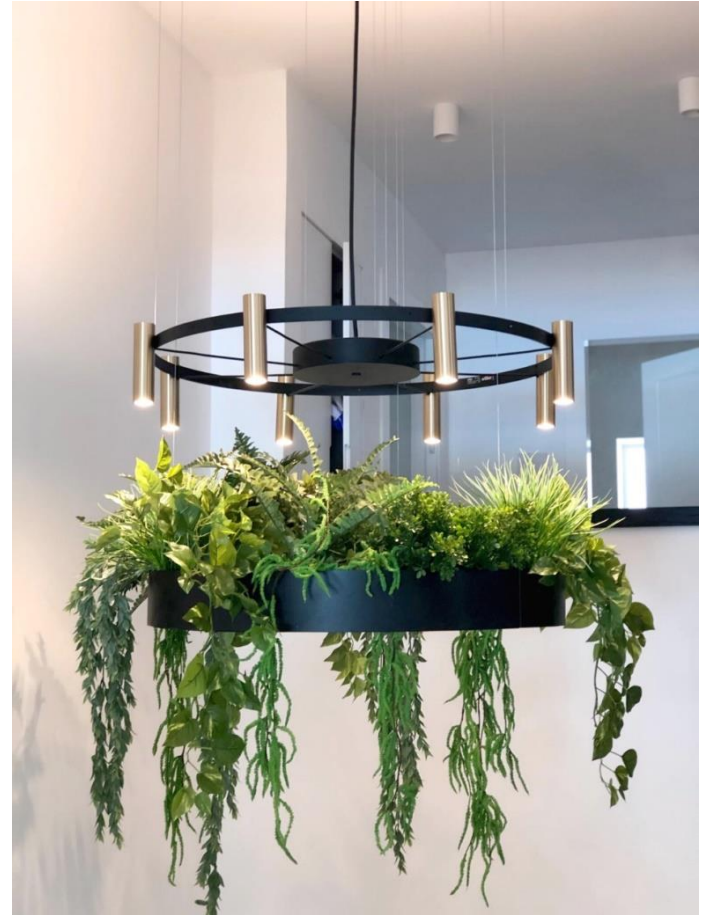

estiluz®

LAVERD

LAVERD T-3805 / T-3805 + VEGETATION KIT